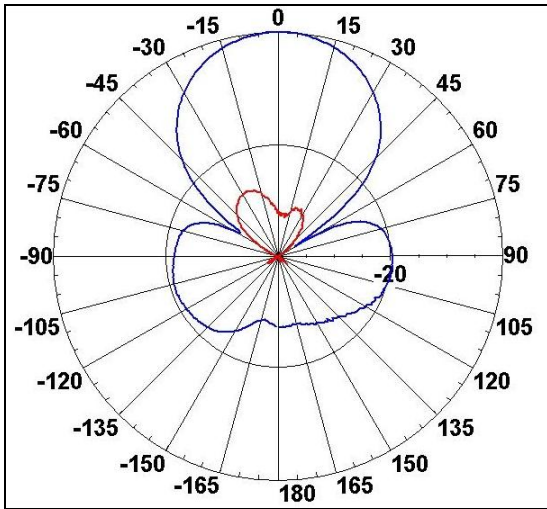

MT-223005/N

746-777 MHz 9.5dBi Subscriber Antenna

Specifications

MTI PART NUMBER		MT - 223005/N		
ELECTRICAL				
REGULATORY COMPLIANCE	RoHS, CE 0682			
FREQUENCY RANGE	746-777 MHz			
GAIN	9.5 dBi (min)			
VSWR	2 : 1 (max)			
3 dB BEAMWIDTH	AZ	42° ±3°		
	EL	55° ±3°		
POLARIZATION	Linear (Vertical or Horizontal)			
CROSS POLARIZATION	AZ	-26dB (max)		
	EL	-26dB (max)		
F/B RATIO	-25dB (max)			
INPUT IMPEDANCE	50 (ohm)			
INPUT POWER	6W (max)			
LIGHTNING PROTECTION	DC Grounded			
MECHANICAL				
DIMENSIONS (LxWxD)	450x450x30mm (max)			
WEIGHT	3(kg) (max)			
CONNECTOR	N-type Female			
RADOME	Plastic			
BASE PLATE	Aluminum with chemical conversion coating			
OUTLINE DRAWING	See page 2			
MOUNTING KIT	MT-120018			
ENVIRONMENTAL				
TEST	STANDARD	DURATION	TEMPERATURE	NOTES
LOW TEMPERATURE	IEC 68-2-1	72 h	-55°C	-
HIGH TEMPERATURE	IEC 68-2-2	72 h	+71°C	-
TEMP. CYCLING	IEC 68-2-14	1 h	-45°C +70°C	3 Cycles
VIBRATION	IEC 60721-3-4	30 min/axis	-	Random4M5
SHOCK MECHANICAL	IEC 60721-3-4	-	-	4M5
HUMIDITY	ETSI EN300-2-4 T4.1E	144 h	-	95%
WATER TIGHTNESS	IEC 529	-	-	IP63
SOLAR RADIATION	ASTAM G53	1000 h	-	-
FLAMMABILITY	UL 94	-	-	Class HB
SALT SPRAY	IEC 68-2-11 Ka	500 h	-	-
ICE AND SNOW	-	-	-	25mm Radial
WIND SPEED SURVIVAL	-	-	-	220 Km/h
OPERATION	-	-	-	160 Km/h
WIND LOAD (SURVIVAL)				
FRONT THRUST	-	-	-	39.6 kg
SIDE	-	-	-	4.3 kg

746-777 MHz 9.5dBi Subscriber Antenna

Azimuth Radiation Pattern
 Midband Freq. 0.761 GHz

Elevation Radiation Pattern
 Midband Freq. 0.761 GHz

Dimensions [mm]

Existing Antenna Versions

MTI Wireless Edge is certified according to ISO 9001 and ISO 14001.