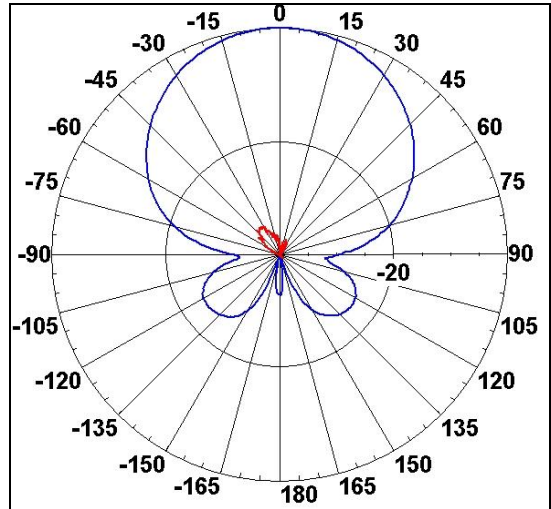

MT-223005/N

746-777 MHz 9.5dBi Subscriber Antenna

Specifications

MTI PART NUMBER		MT - 223005/N		
ELECTRICAL				
REGULATORY COMPLIANCE	RoHS, CE 0682			
FREQUENCY RANGE	746-777 MHz			
GAIN	9.5 dBi (min)			
VSWR	2 : 1 (max)			
3 dB BEAMWIDTH	AZ	42° ±3°		
	EL	55° ±3°		
POLARIZATION	Linear (Vertical or Horizontal)			
CROSS POLARIZATION	AZ	-26dB (max)		
	EL	-26dB (max)		
F/B RATIO	-25dB (max)			
INPUT IMPEDANCE	50 (ohm)			
INPUT POWER	6W (max)			
LIGHTNING PROTECTION	DC Grounded			
MECHANICAL				
DIMENSIONS (LxWxD)	450x450x30mm (max)			
WEIGHT	3(kg) (max)			
CONNECTOR	N-type Female			
RADOME	Plastic			
BASE PLATE	Aluminum with chemical conversion coating			
OUTLINE DRAWING	See page 2			
MOUNTING KIT	MT-120018			
ENVIRONMENTAL				
TEST	STANDARD	DURATION	TEMPERATURE	NOTES
LOW TEMPERATURE	IEC 68-2-1	72 h	-55°C	-
HIGH TEMPERATURE	IEC 68-2-2	72 h	+71°C	-
TEMP. CYCLING	IEC 68-2-14	1 h	-45°C +70°C	3 Cycles
VIBRATION	IEC 60721-3-4	30 min/axis	-	Random4M5
SHOCK MECHANICAL	IEC 60721-3-4	-	-	4M5
HUMIDITY	ETSI EN300-2-4 T4.1E	144 h	-	95%
WATER TIGHTNESS	IEC 529	-	-	IP63
SOLAR RADIATION	ASTAM G53	1000 h	-	-
FLAMMABILITY	UL 94	-	-	Class HB
SALT SPRAY	IEC 68-2-11 Ka	500 h	-	-
ICE AND SNOW	-	-	-	25mm Radial
WIND SPEED SURVIVAL	-	-	-	220 Km/h
OPERATION	-	-	-	160 Km/h
WIND LOAD (SURVIVAL)				
FRONT THRUST	-	-	-	39.6 kg
SIDE	-	-	-	4.3 kg

746-777 MHz 9.5dBi Subscriber Antenna

Azimuth Radiation Pattern
 Midband Freq. 0.761 GHz

Elevation Radiation Pattern
 Midband Freq. 0.761 GHz

Dimensions [mm]

Existing Antenna Versions

MTI Wireless Edge is certified according to ISO 9001 and ISO 14001.