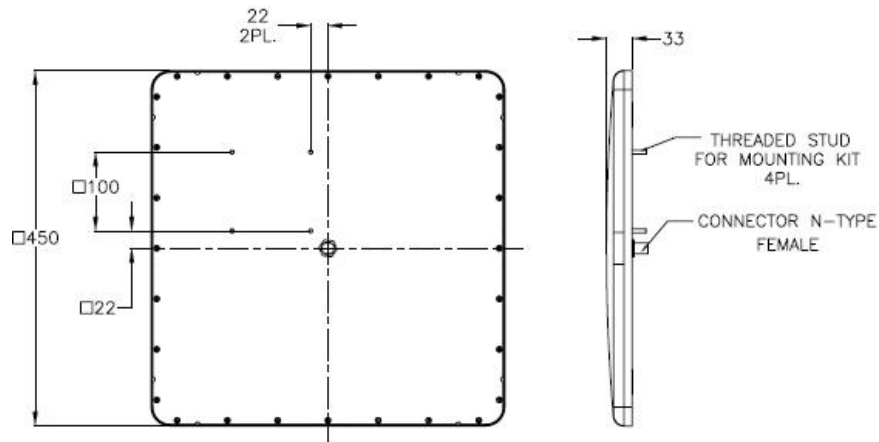

Dimensions [mm]

Existing Antenna Versions

MTI Wireless Edge is certified according to ISO 9001 and ISO 14001.

WAIVER!

While the information contained in this document has been carefully compiled to the best of our present knowledge, it is not intended as presentation or warranty of any kind on our part regarding the fitness of the products concerned for any particular use or purpose and neither shall any statement contained herein be construed as a recommendation to infringe any industrial property rights or as a license to use any such rights. The fitness of each product for any particular purpose must be checked beforehand with our specialists.

MTI Wireless Edge Ltd.

11 Hamelacha St.
Afek Industrial Par
Rosh Ha'ayin 48091, Israel
Tel: +972-3-9008900
Fax: +972-3-90089
www.mtiwe.com